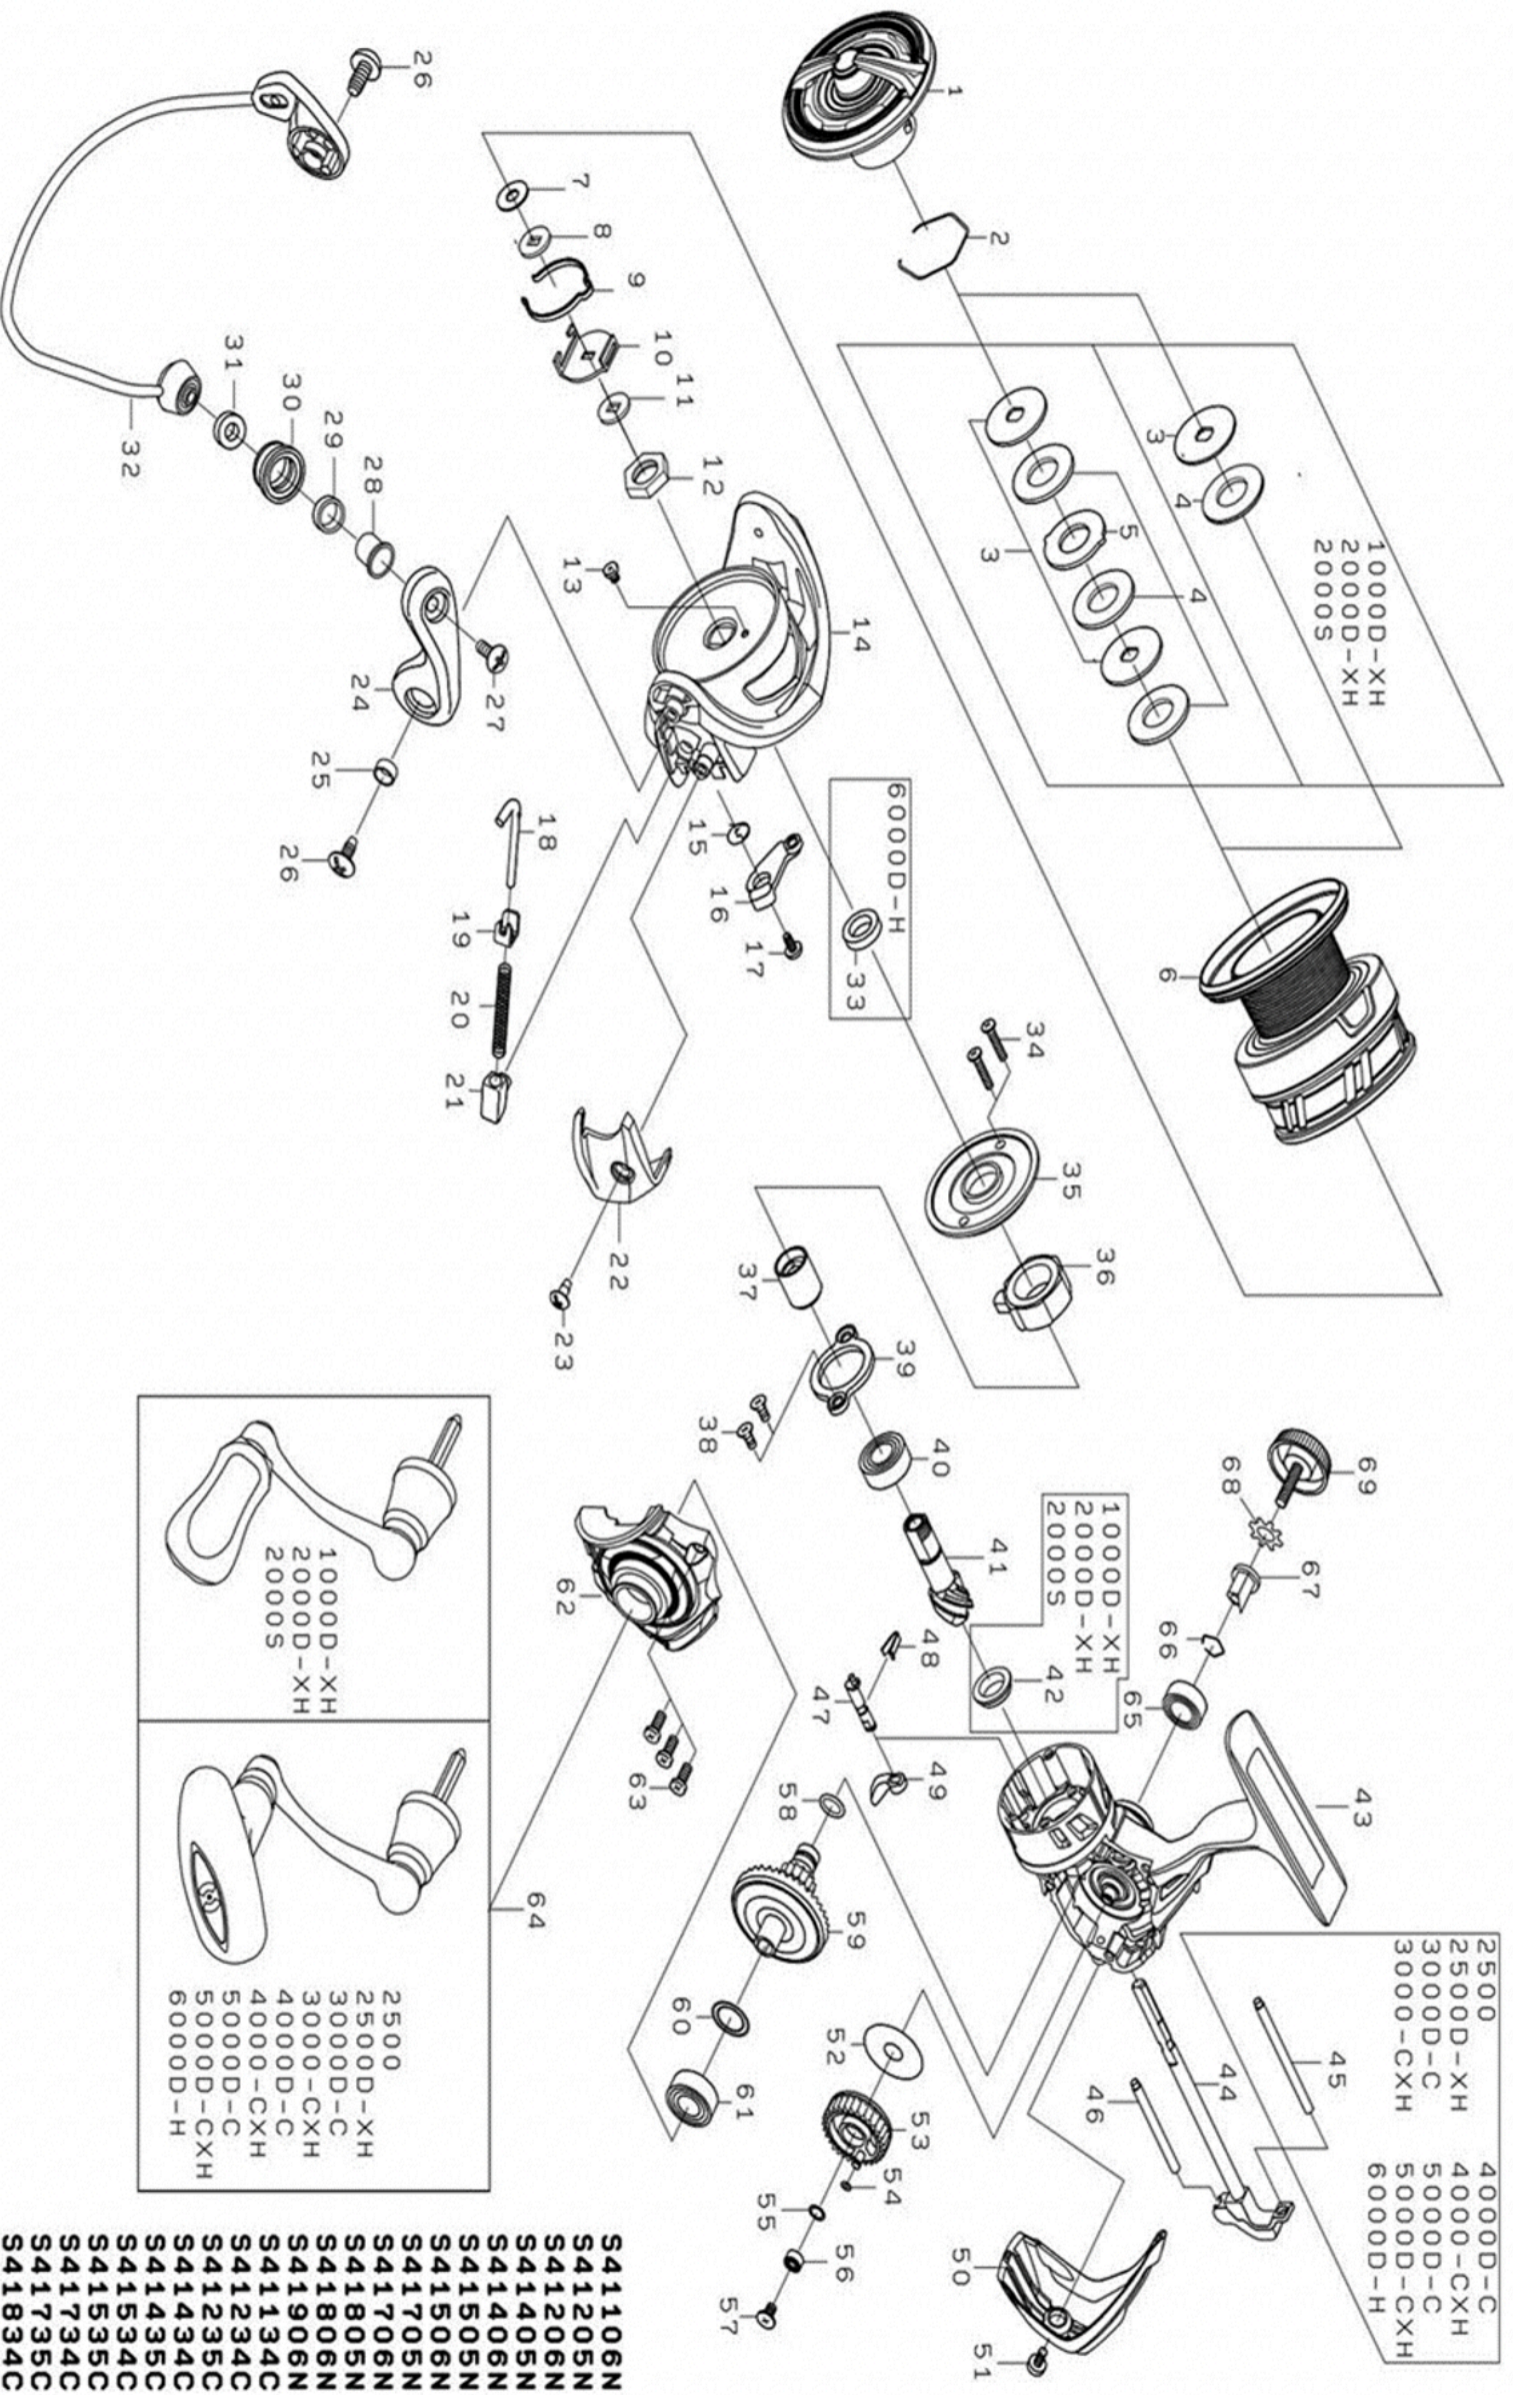

AGGREST LT 3000D-C

Feel Alive.

Please quote by part number, not key number when ordering.
spares@daiwaaustralia.com.au PH: (02) 8644 8644

- S41106N
- S41205N
- S41206N
- S41405N
- S41406N
- S41505N
- S41506N
- S41705N
- S41706N
- S41805N
- S41806N
- S41906N
- S41134C
- S41134C
- S41234C
- S41434C
- S41434C
- S41435C
- S41534C
- S41535C
- S41734C
- S41735C
- S41834C
- S41835C
- S41934C